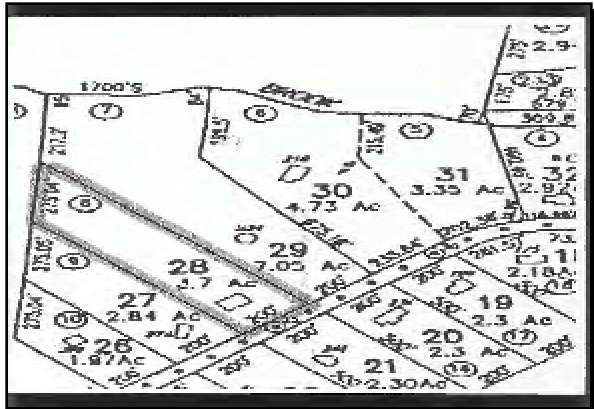

Lots and Land

MLS 178402

Status Active

Price \$185,000

Address **East Slope Rd.**
Richmond **MA 01254**

Agent Related **No**

Region **Central Berkshire**
 Zoning **Residential**
 *Book **1883**
 *Page **222**
 *Map Ref **4100-0-0028-0000**
 *Tax Year **2007**
 *Taxes \$ **\$1**

[Photos](#)

[Map](#)

Lot Size Apx
 Acres Apx **3.70**
 Frontage Apx **200.00**
 Elem School
 Middle School
 High School
 *Assess Amt \$ **\$142,700**
 *Assess Year **2007**
 Betterment
 Restrict Covenants **No**
 Title V **None**
 Title V Date
 Undergrnd Tank **Unk**

Water **None**
 Sewer **None**
 Views
 Waterfront
 Subdivided
 Perc **No**
 Perc Date
 Soil Evaluation
 Land Use
 Lot Info
 Exterior Amenities
 Seller Discl **No**

Public Remarks **One of the last lots remaining in this very nice Richmond neighborhood.**

Directions **North on Route 41. Take a left on Dublin Rd., then left on Slope Rd. Land is on the right side near the cul-de-sac.**